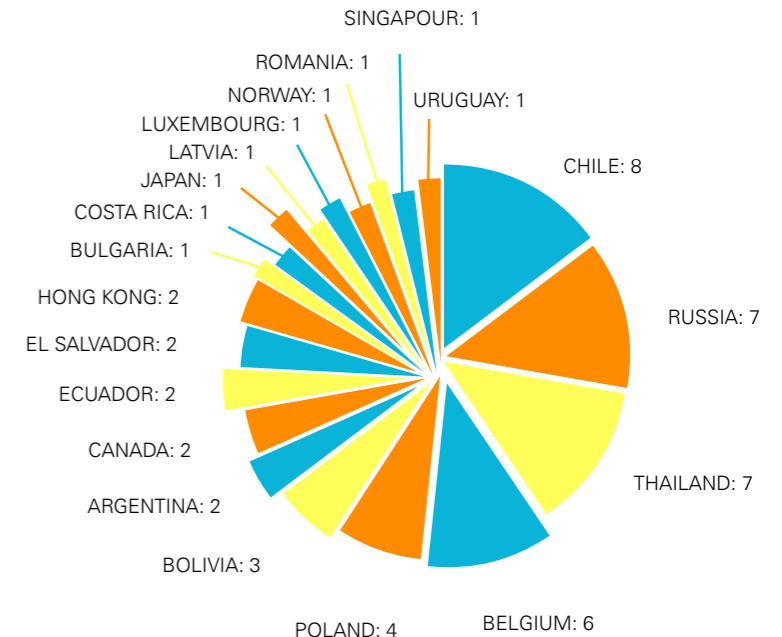

University Pathway Germany

WHY GLS – UNIQUE SELLING POINTS

- » 5 time winner of the [Star School Germany](#) award
- » 4 decades of experience
- » Wide age range: 7 to 18
- » Summer camps in attractive and metropolitan regions: Berlin and Munich

STUDENT AGES & NATIONALITIES

More than 1200 kids & teens from all over the world attend GLS programs every year.

SUMMER CAMPS IN BERLIN & MUNICH

*Others: Albania, Australia, Austria, Azerbaijan, Belarus, Belgium, Bosnia and Herzegovina, Canada, China, Colombia, Croatia, Denmark, Ecuador, Estonia, Finland, Georgia, Greece, Hongkong, Hungary, Israel, Japan, Kazakhstan, Kenya, Latvia, Lithuania, Luxembourg, Malta, Montenegro, Netherlands, North Macedonia, Norway, Pakistan, Philippines, Portugal, Romania, Serbia, Singapore, Slovakia, Slovenia, South Korea, Sweden, Switzerland, Tunisia, United Arab Emirates, Uzbekistan, Venezuela

» Find student profiles in the [GLS Community!](#) «

HIGH SCHOOL 2016-2023

> 10 STUDENTS

< 10 STUDENTS

SUMMER CAMPS IN BERLIN

AGES 12-18

GERMAN
4 lessons per day
(4 or 5 in Berlin
Westend)

SAMPLE WEEK