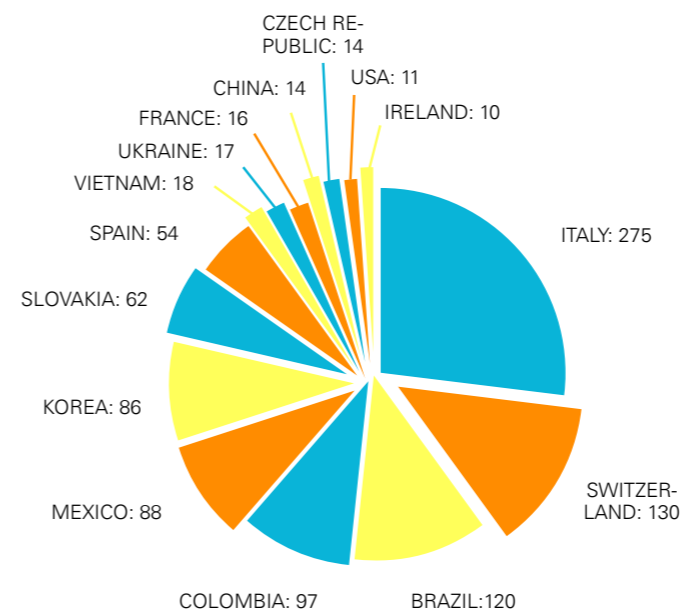

University Pathway Germany

WHY GLS – UNIQUE SELLING POINTS

- » 5 time winner of the [Star School Germany](#) award
- » 4 decades of experience
- » Wide age range: 7 to 18
- » Summer camps in attractive and metropolitan regions: Berlin and Munich

STUDENT AGES & NATIONALITIES

More than 1200 kids & teens from all over the world attend GLS programs every year.

SUMMER CAMPS IN BERLIN & MUNICH

*Others: Albania, Australia, Austria, Azerbaijan, Belarus, Belgium, Bosnia and Herzegovina, Canada, China, Colombia, Croatia, Denmark, Ecuador, Estonia, Finland, Georgia, Greece, Hongkong, Hungary, Israel, Japan, Kazakhstan, Kenya, Latvia, Lithuania, Luxembourg, Malta, Montenegro, Netherlands, North Macedonia, Norway, Pakistan, Philippines, Portugal, Romania, Serbia, Singapore, Slovakia, Slovenia, South Korea, Sweden, Switzerland, Tunisia, United Arab Emirates, Uzbekistan, Venezuela

» Find student profiles in the [GLS Community!](#) «

HIGH SCHOOL 2016-2023

> 10 STUDENTS

< 10 STUDENTS

SUMMER CAMPS IN BERLIN

AGES 12-18

GERMAN
4 lessons per day
(4 or 5 in Berlin
Westend)

SAMPLE WEEK