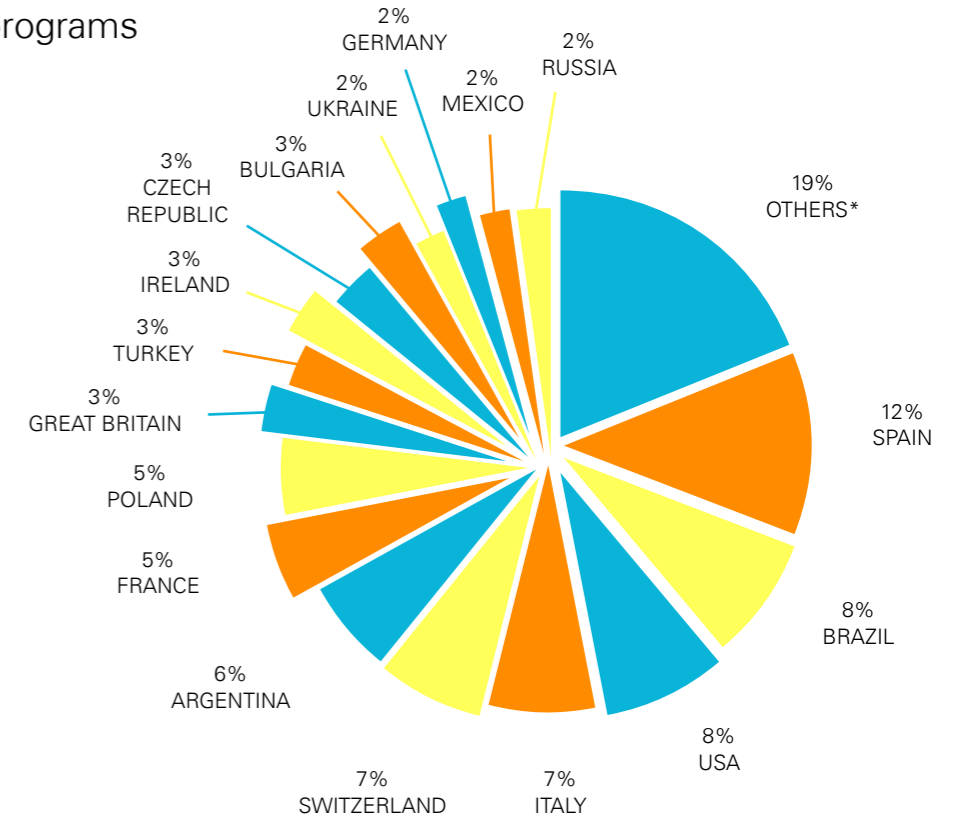

ABOUT

GLS EST. 1983

What began as a one woman show in 1983, is now a company with 170 employees and annually more than 5000 students from all over the world. [Learn more](#)

Barbara Jaeschke (center) who founded GLS in 1983, is directing it till today - together with her daughters Dr. Verena Jaeschke (left) and Dr. Reemda Jaeschke (right).

University Pathway Germany

WHY GLS – UNIQUE SELLING POINTS

- » 5 time winner of the [Star School Germany](#) award
- » 4 decades of experience
- » Wide age range: 7 to 18
- » Summer camps in attractive and metropolitan regions: Berlin and Munich

STUDENT AGES & NATIONALITIES

More than 1200 kids & teens from all over the world attend GLS programs every year.

SUMMER CAMPS IN BERLIN & MUNICH

*Others: Albania, Australia, Austria, Azerbaijan, Belarus, Belgium, Bosnia and Herzegovina, Canada, China, Colombia, Croatia, Denmark, Ecuador, Estonia, Finland, Georgia, Greece, Hongkong, Hungary, Israel, Japan, Kazakhstan, Kenya, Latvia, Lithuania, Luxembourg, Malta, Montenegro, Netherlands, North Macedonia, Norway, Pakistan, Philippines, Portugal, Romania, Serbia, Singapore, Slovakia, Slovenia, South Korea, Sweden, Switzerland, Tunisia, United Arab Emirates, Uzbekistan, Venezuela