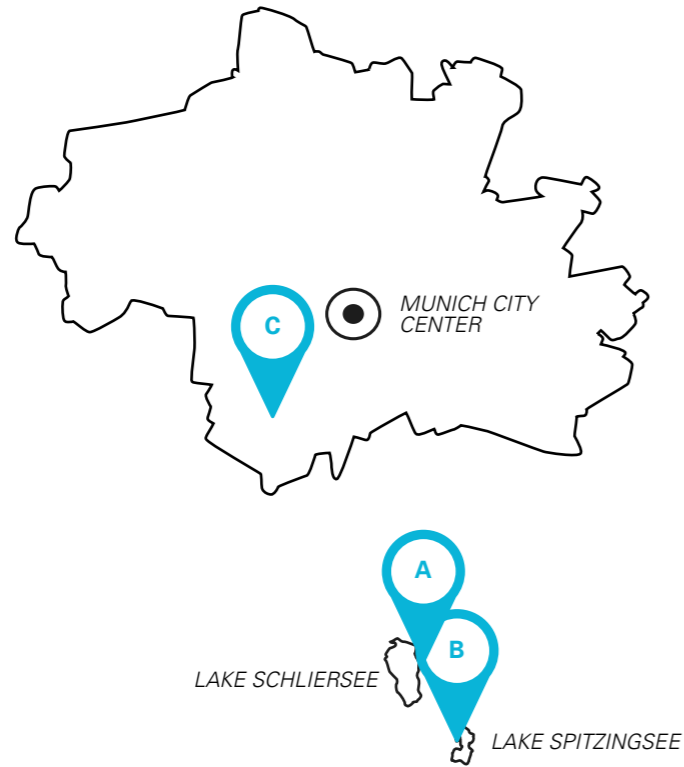

SUMMER CAMPS IN MUNICH AGES 7-17

GERMAN*
4 lessons
per day

SAMPLE WEEK

	MORNING	AFTERNOON	EVENING
SUN	Arrival* until 5pm	Introduction and language test	Welcome evening
MON	German lessons	Adventure hik- ing with GPS	Barbecue
TUE	German lessons	Constructing a float	Video evening
WED	German lessons	Swimming in waterfall	Games evening
THU	German lessons	Half-day excursion	Campfire
FRI	German lessons	Bike parcours	Showtime
SAT	Excursion to Munich		Evening disco
SUN	Departure* or optional excursion to Castle Neuschwanstein		*GLS arranges transfers to/from Munich station/ airport

AGES FEATURES

- **A** **MUNICH YOUNG & FUN** 7-14 *English courses available as well, campus in the Bavarian Alps, 50 km south of Munich
- **B** **MUNICH ADVENTURE** 12-17 Beautiful hotel at Lake Spitzingsee, action-packed with lots of outdoor activities
- **C** **MUNICH CASTLE** 14-17 On the banks of River Isar in the city center of Munich