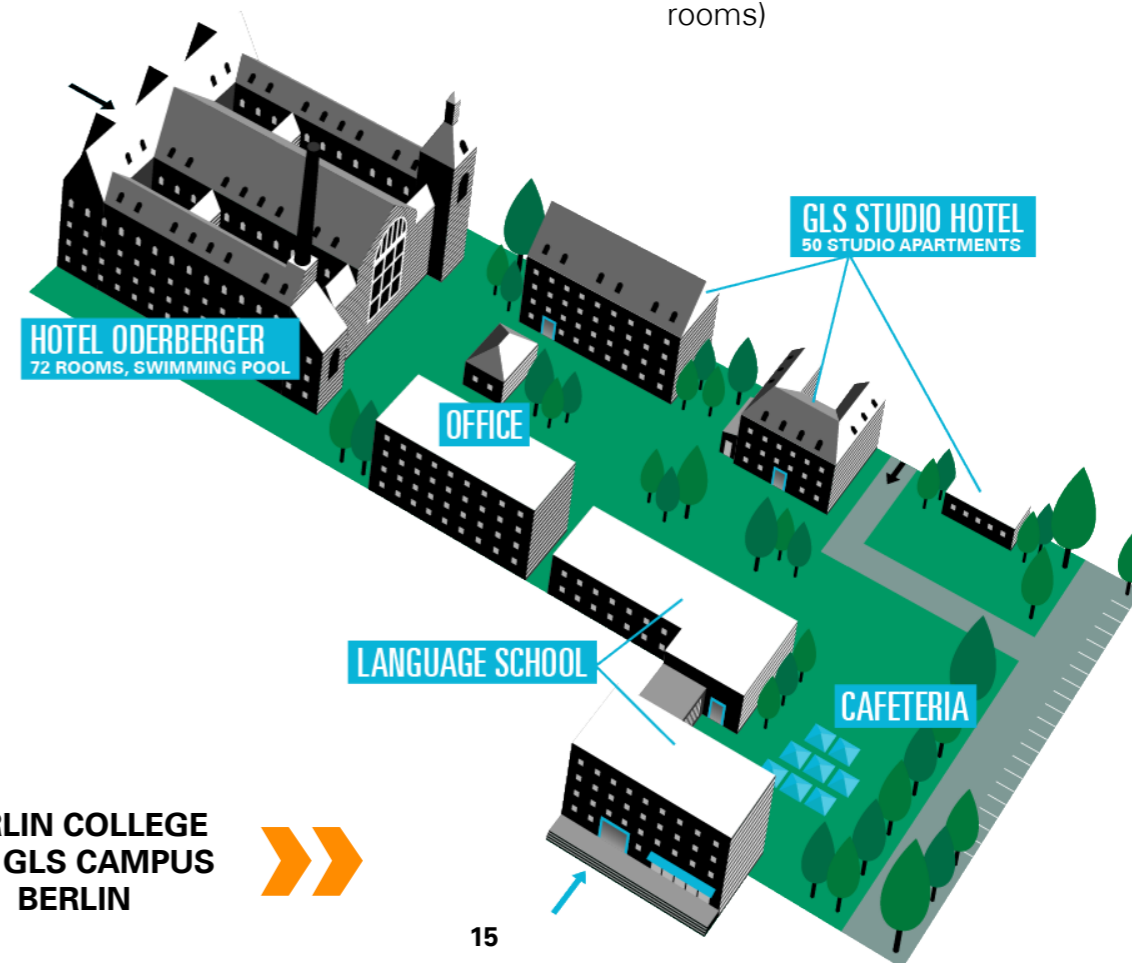

DAILY ACTIVITIES IN BERLIN

MAUERPARK, NEAR BERLIN COLLEGE

LOCATION

On the GLS Campus in Berlin, in trendy Prenzlauer Berg

CAPACITY

160 students at a time

FACILITIES

GLS campus with 60 classrooms, canteen, garden, studio apartments

GERMAN COURSE

20 lessons (in the afternoon) with max. 12 students per class on 4 levels: beginners, elementary, intermediate, advanced

ACTIVITIES & EXCURSIONS

2 daily activities & one full day trip on Saturdays

ACCOMMODATION

Either our **Studio Hotel** on campus (3-5 bed rooms) or a hostel off-campus (shared rooms)

BERLIN COLLEGE
C/O GLS CAMPUS
BERLIN

SUMMER CAMPS IN MUNICH AGES 7-17

SUMMER CAMP MUNICH ADVENTURE

AGES FEATURES

- A** **MUNICH YOUNG & FUN** 7-14 *English courses available as well, campus in the Bavarian Alps, 50 km south of Munich
- B** **MUNICH ADVENTURE** 12-17 Beautiful hotel at Lake Spitzingsee, action-packed with lots of outdoor activities
- C** **MUNICH CASTLE** 14-17 On the banks of River Isar in the city center of Munich