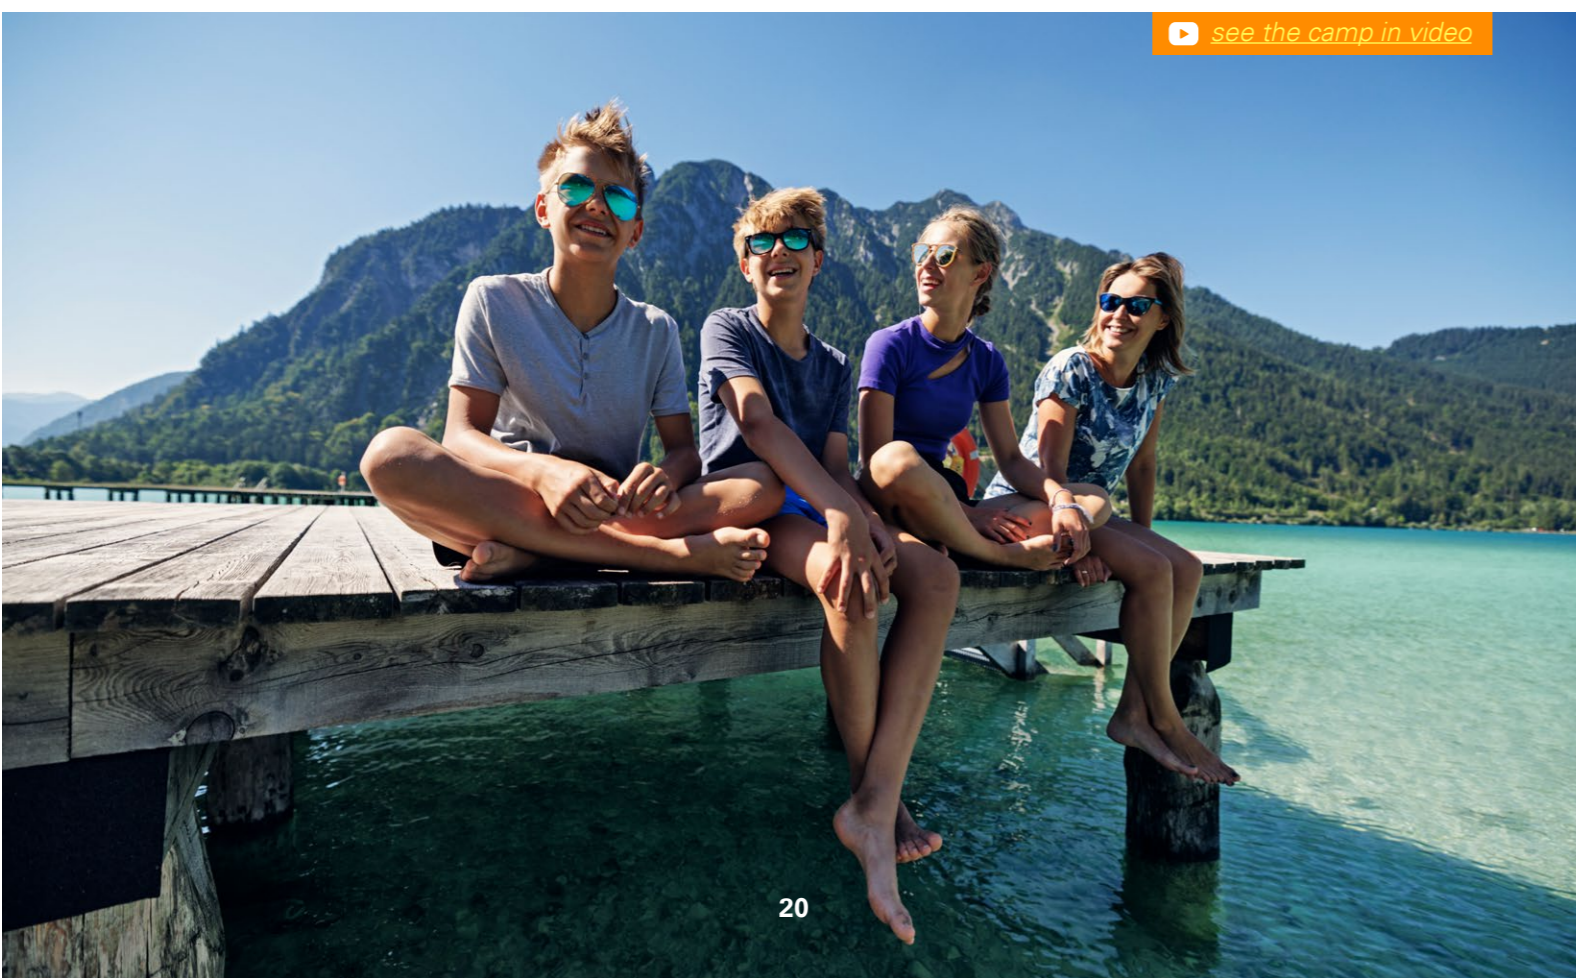

ACCOMMODATION

On campus in 3-4 person bedrooms with own shower/WC, full board in the hotel cafeteria

[see the camp in video](#)